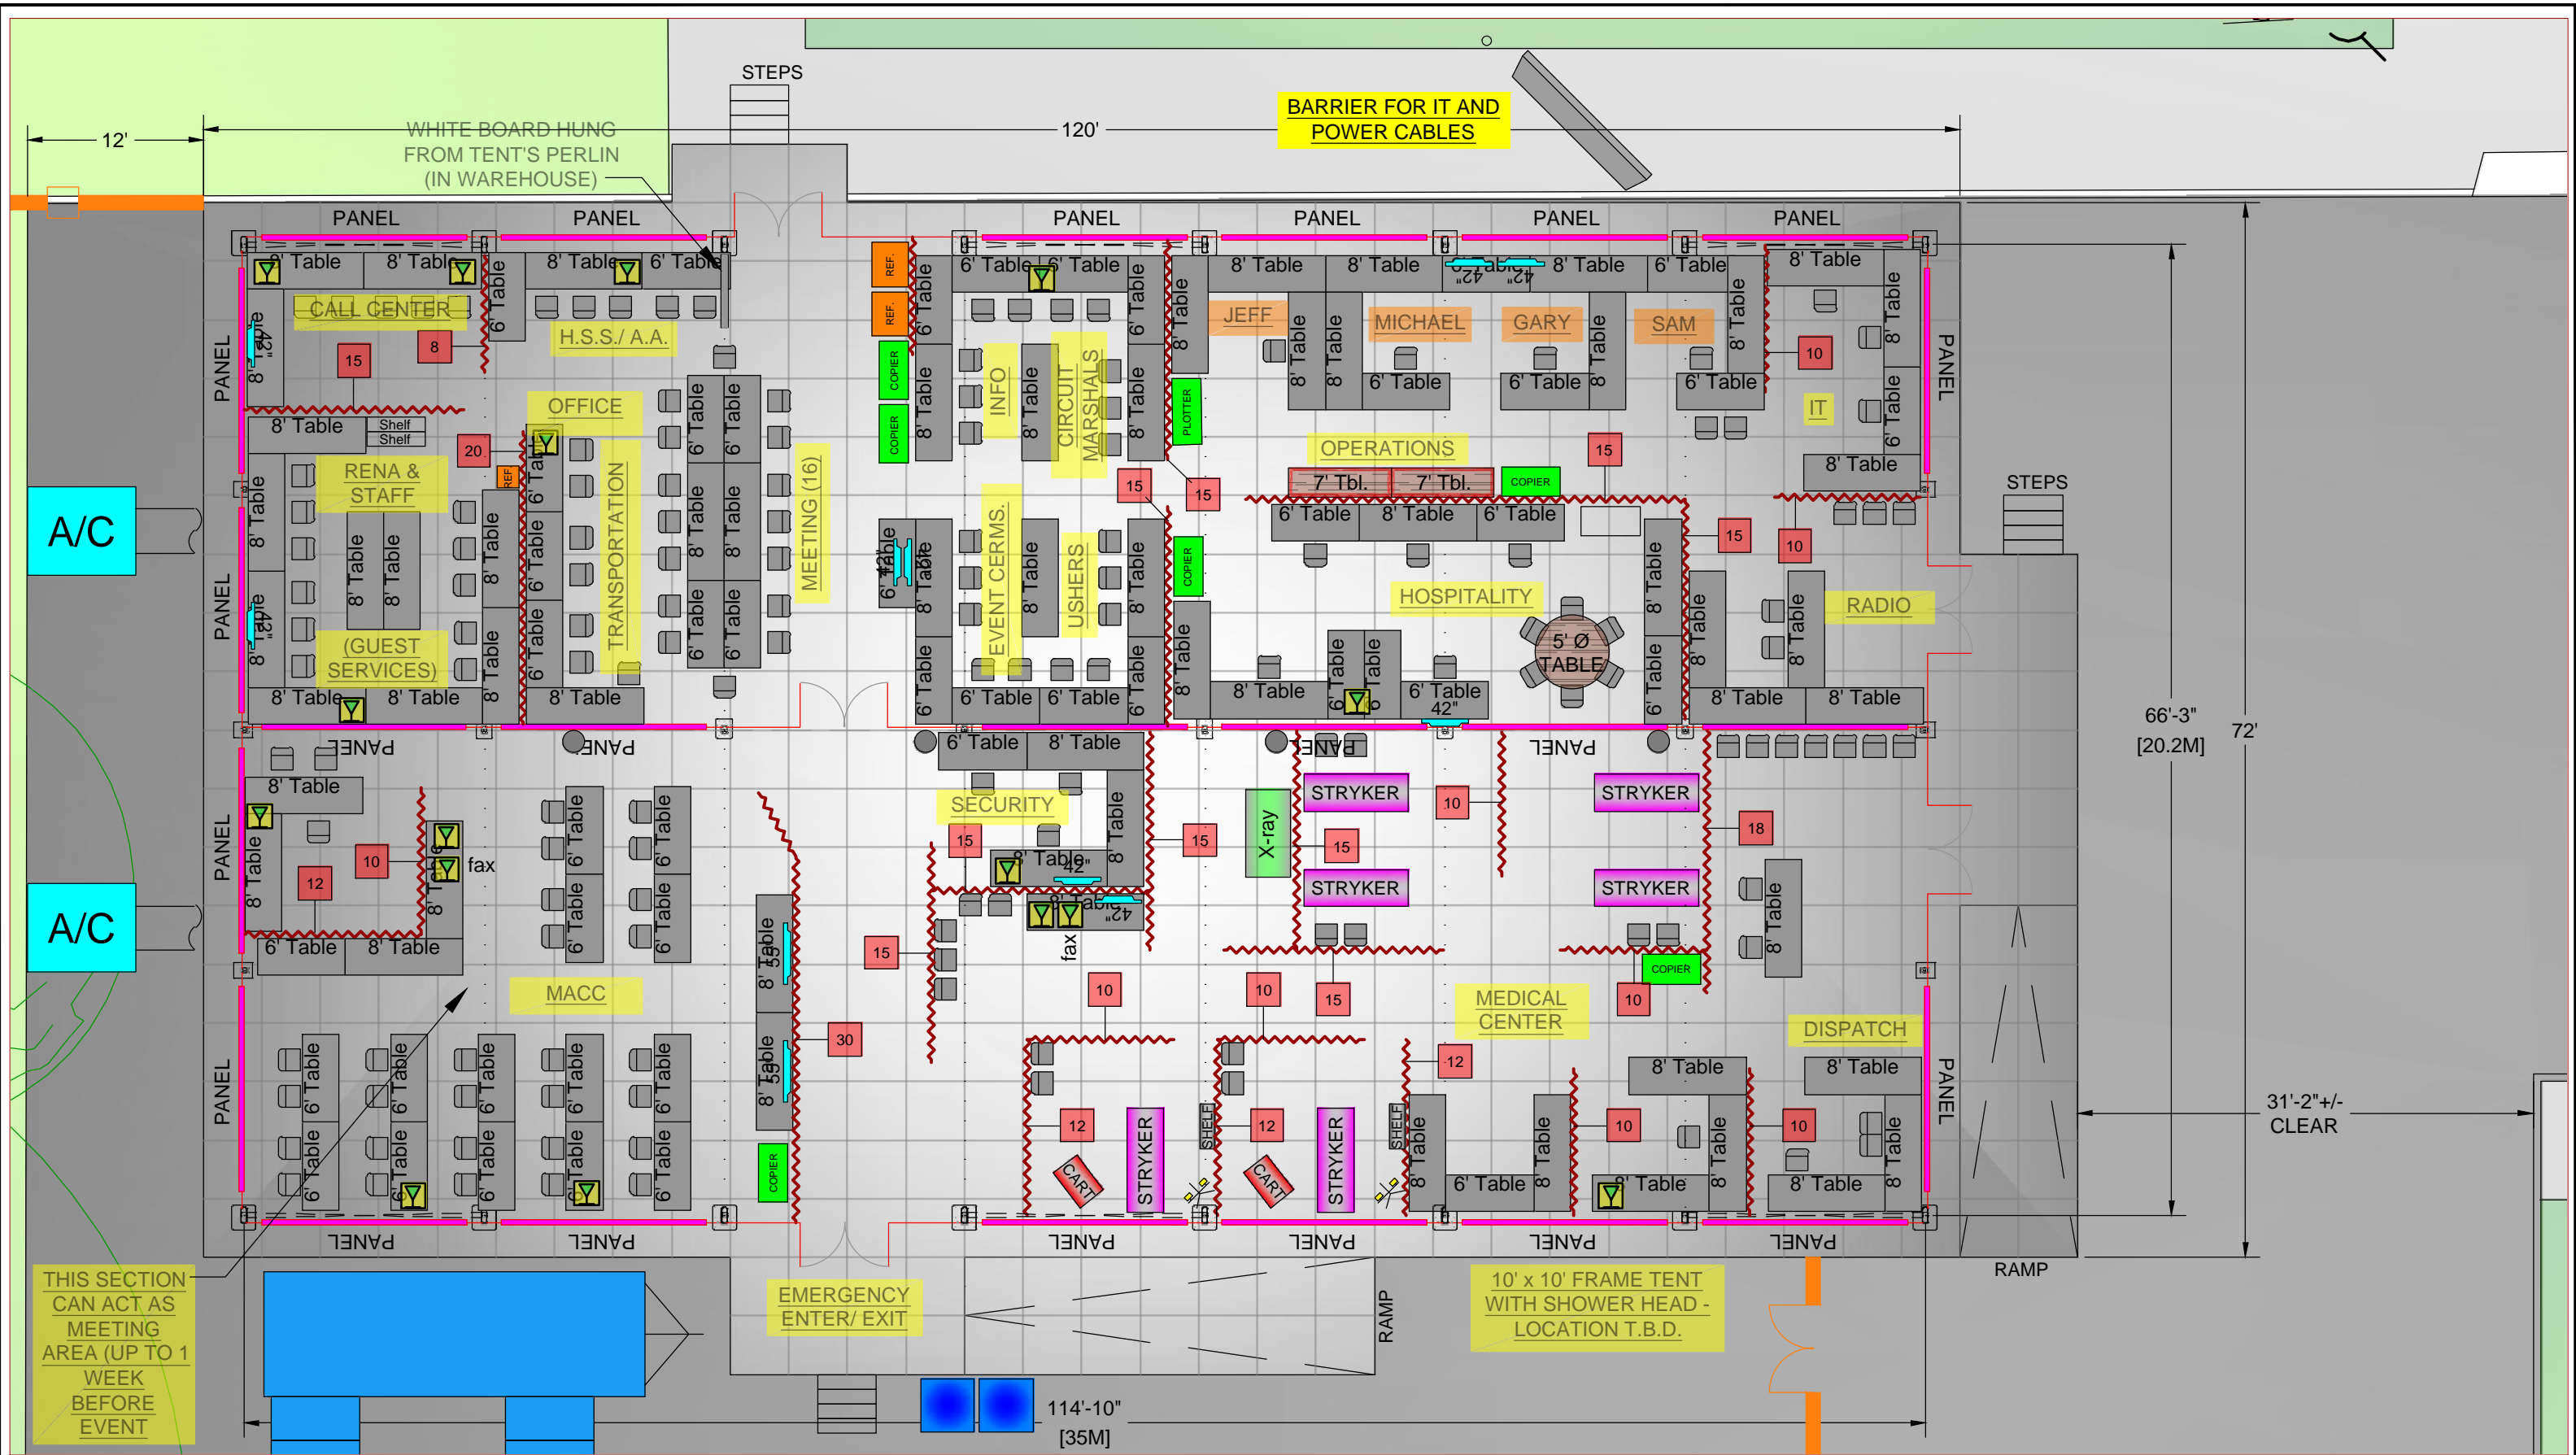

Linen by "Andiamo"

Change(s) of Linen: 2

LEGEND:

	CLEAR WALL
	HARD PANEL
	NO WALL
	SPLIT WALL
	WHITE WALL
	VALANCE
	WINDOW WALL
	CROSS BRACE

275+ Guests 300 Chalet:
Tents:
 30' x 150' (9m x 45m)
 AS 120 9m (#104)

Pantry Tent Not included - See others

Inside Seating:
 22 60" Round Tables
 220 White Padded Chairs
 42 High Top Round Tables

Outside Seating:
 7 High Top Round Tables

Other:
 5 8' x 30" Buffet Tables
 2 8' x 18" Bar Tables
 2 6' x 30" Tables
 2 4' x 30" Table
 4 White Padded Chairs
 4 LED TV's w/ Feed
 6,752 Sq. Ft. Elevated Flooring w/ Black Carpet
 1 ADA Royal Flush Trailer

Trackside 300

16'-0"

DRAWING SCALE: 1/16" = 1'-0"

Approved: _____
 Checked: _____

Revisions: _____

CDGPL DGPA MACC Medical Tent - Tent Layout

Approved: _____
Checked: _____

Revisions: