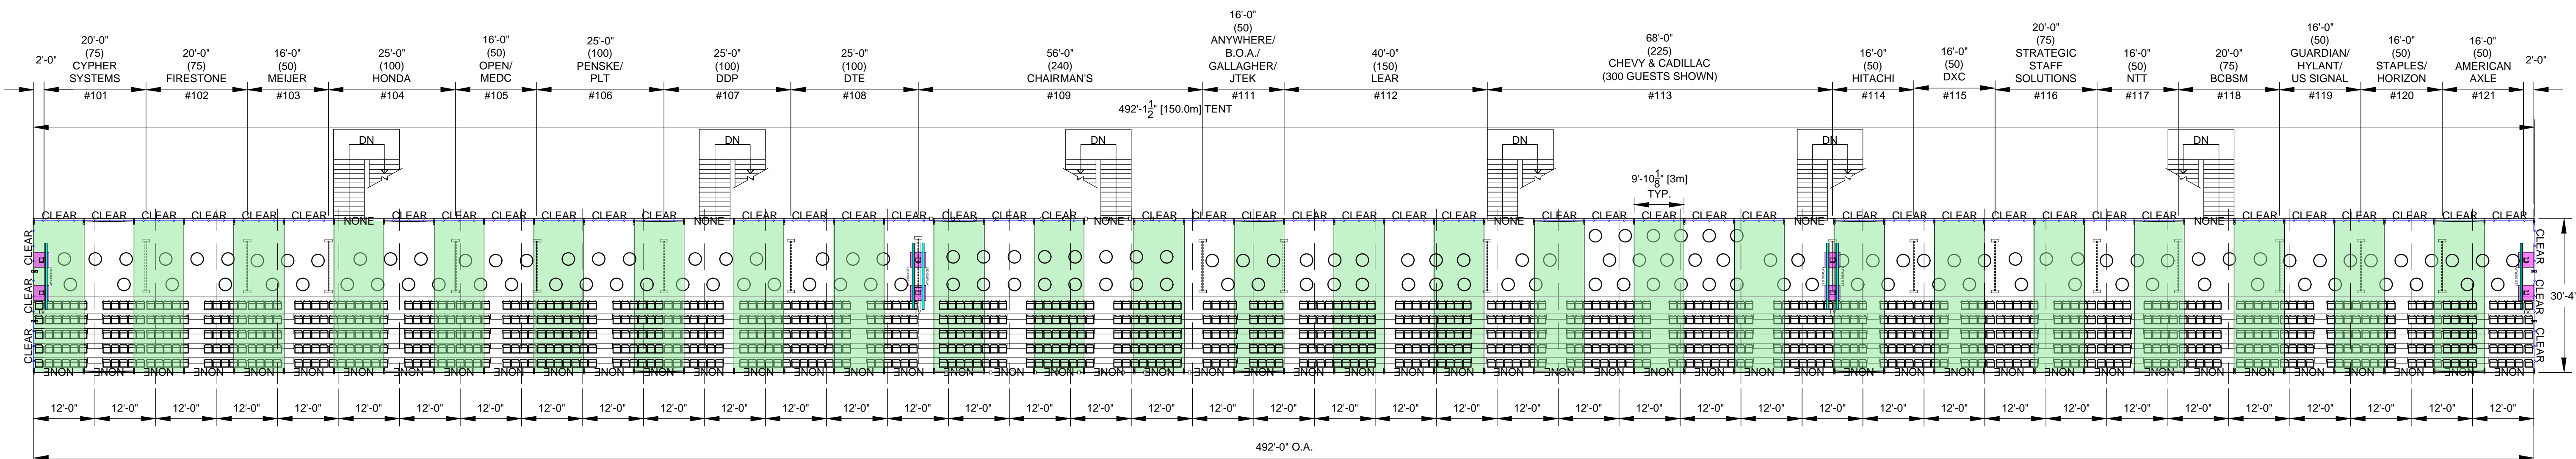

Linen by "Andiamo"

Change(s) of Linen: 2

LEGEND:

	CLEAR WALL
	HARD PANEL
	NO WALL
	SPLIT WALL
	WHITE WALL
	VALANCE
	WINDOW WALL
	CROSS BRACE

275+ Guests 300 Chalet:
Tents:
 30' x 150' (9m x 45m)
 AS 120 9m (#104)

Trackside 300

16'-0"

DRAWING SCALE: 1/16" = 1'-0"

Approved: _____
 Checked: _____

Revisions: _____

CDGPL DGPA MACC Medical Tent - Tent Layout

Approved: _____
Checked: _____

Revisions: