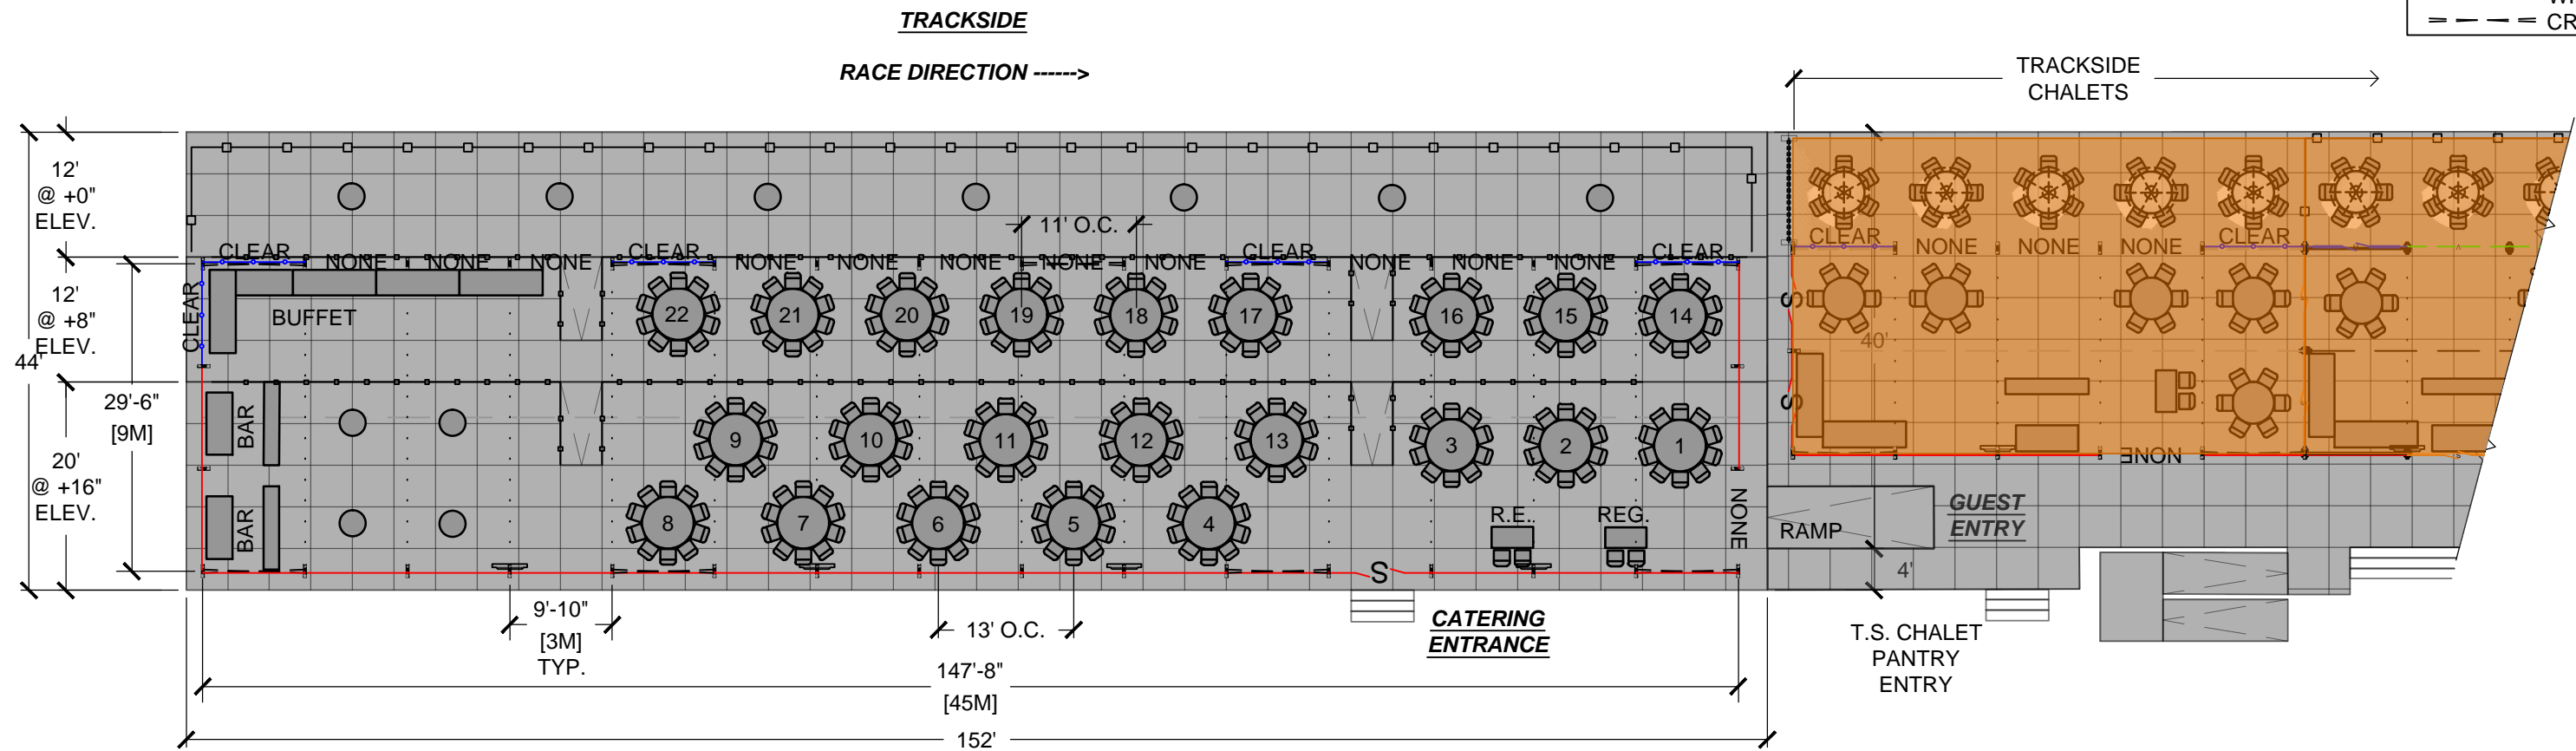

Linen by "Andiamo"

Change(s) of Linen: 2

LEGEND:

	CLEAR WALL
	HARD PANEL
	NO WALL
	SPLIT WALL
	WHITE WALL
	VALANCE
	WINDOW WALL
	CROSS BRACE

275+ Guests 300 Chalet:
Tents:
 30' x 150' (9m x 45m)
 AS 120 9m (#104)

Pantry Tent Not included - See others

Inside Seating:
 22 60" Round Tables
 220 White Padded Chairs
 42 High Top Round Tables

Outside Seating:
 7 High Top Round Tables

Other:
 5 8' x 30" Buffet Tables
 2 8' x 18" Bar Tables
 2 6' x 30" Tables
 2 4' x 30" Table
 4 White Padded Chairs
 4 LED TV's w/ Feed
 6,752 Sq. Ft. Elevated Flooring w/ Black Carpet
 1 ADA Royal Flush Trailer

Trackside 300

16'-0"

DRAWING SCALE: 1/16" = 1'-0"

Approved: _____
 Checked: _____

Revisions: _____

CDGPL DGPA MACC Medical Tent - Tent Layout

Approved: _____
Checked: _____

Revisions:

MAIN PADDOCK

LOWER LEVEL

Chalet Inventory TOTALS:

- 1732 White Padded Chairs
- 146 30" Round High Top Tables
- 72" x 18" x 42" Tables
- 62 48" Round Tables
- 27 36" Round Tables
- 45 96" x 30" Tables
- 22 72" x 30" Tables
- 21 96" x 18" x 42" Tables
- 19 48" x 30" Tables
- 76 Picket Fence