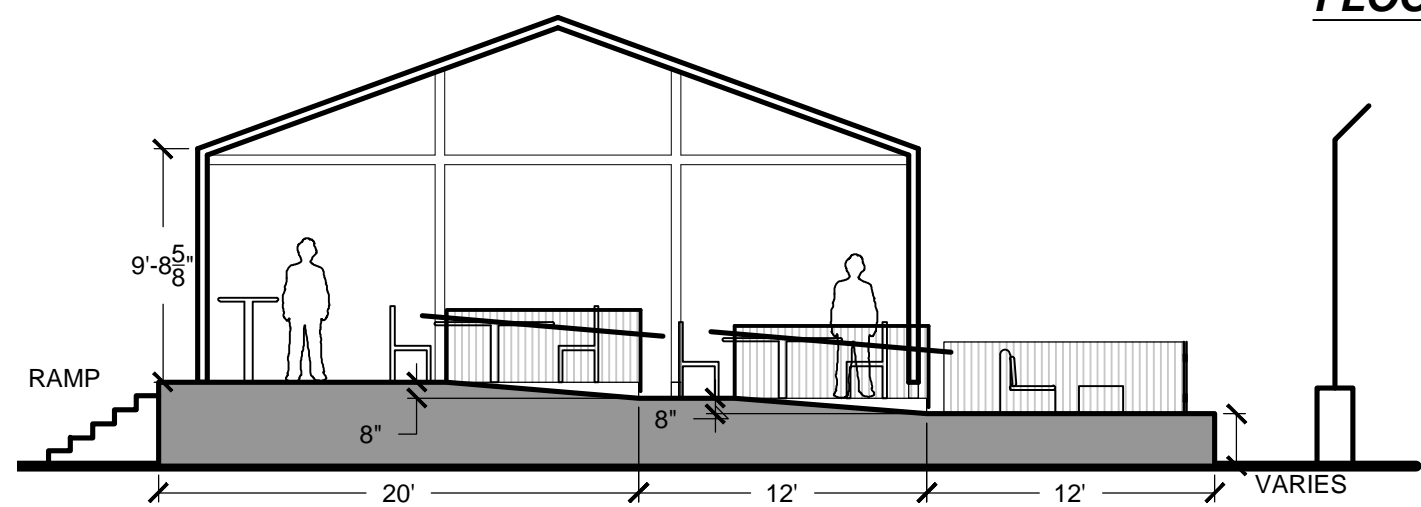

Linen by "Andiamo"

Change(s) of Linen: 2

LEGEND:

	CLEAR WALL
	HARD PANEL
	NO WALL
	SPLIT WALL
	WHITE WALL
	VALANCE
	WINDOW WALL
	CROSS BRACE

275+ Guests 300 Chalet:
Tents:
 30' x 150' (9m x 45m)
 AS 120 9m (#104)

Trackside 300

16'-0"

DRAWING SCALE: 1/16" = 1'-0"

Approved: _____
 Checked: _____

Revisions: _____

CDGPL DGPA MACC Medical Tent - Tent Layout

Approved: _____
Checked: _____

Revisions: