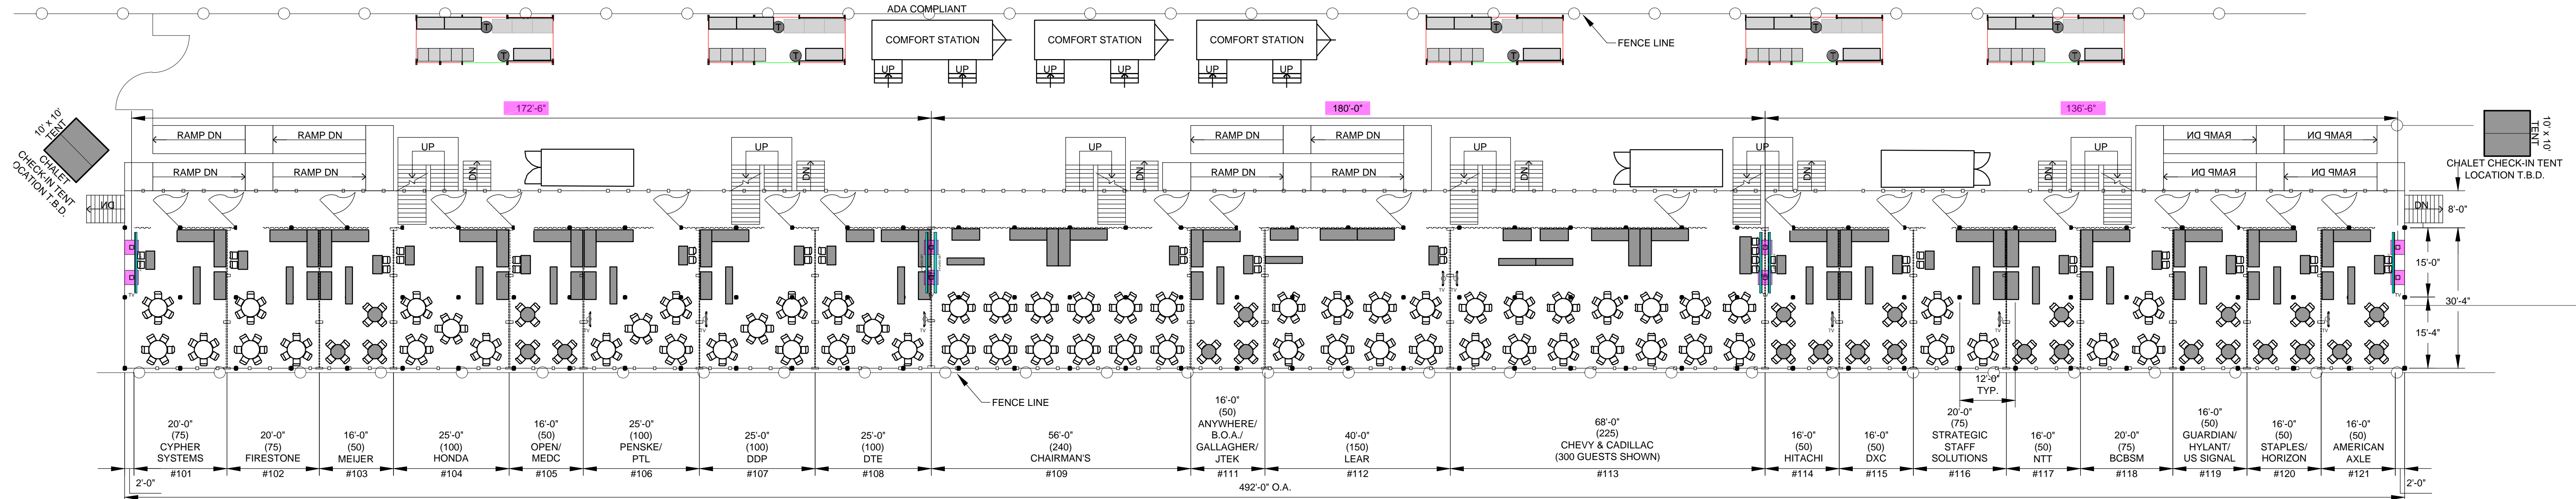

MAIN PADDOCK

LOWER LEVEL

Chalet Inventory TOTALS:

- 1732 White Padded Chairs
- 146 30" Round High Top Tables
- 72" x 18" x 42" Tables
- 62 48" Round Tables
- 27 36" Round Tables
- 45 96" x 30" Tables
- 22 72" x 30" Tables
- 21 96" x 18" x 42" Tables
- 19 48" x 30" Tables
- 76 Picket Fence

(8) TV'S + LIVE FEED
(6) LIVE FEEDS FOR LED'S

DOES NOT INCLUDE PANTRIES

Linen by "Andiamo"
Chalet Inventory of Linen: 2

2019 CHEVROLET DETROIT BELLE ISLE GRAND PRIX - Front Stretch Chalets

DRAWING SCALE: 1/16" = 1'-0"

Detroit, MI

5/30/2019 12:56 PM

NOTE: THE PURPOSE OF THIS DRAWING IS TO CONVEY THE DESIGN INTENT ONLY AND IS NOT TO BE USED AS CONSTRUCTION DOCUMENTS OR FOR PERMITS. COMPLIANCE WITH ALL CODES AND REGULATIONS ARE BEYOND THE SCOPE OF THIS DOCUMENT.